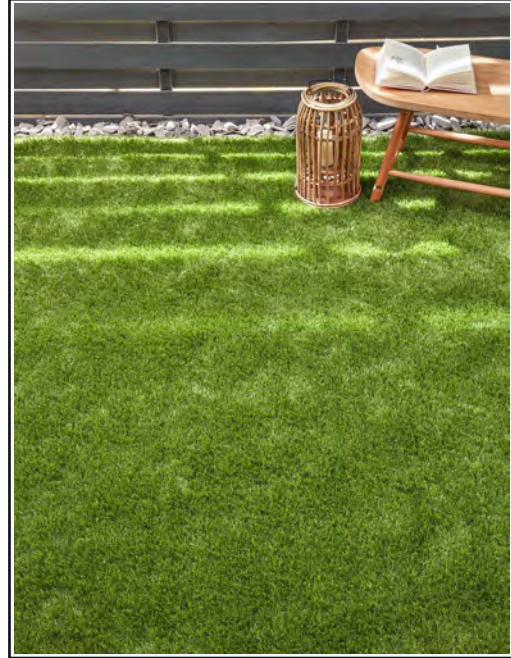

Amalfi

Product Description

Our Amalfi grass scores five out of five stars in both of our softness and wear ratings, offering luxurious grass that is durable in nature. The diamond shape of the yarn provides a uniformed look of freshly cut grass all year round, whilst the 4 yarn blend offers a realistic, natural appearance. Our Amalfi grass feels like a plush carpet under your feet, it is perfect for young children or even babies learning to crawl. If you're looking for high-quality grass that will stand the test of time, look no further. It may be lavishly soft, but that doesn't mean it lacks in wear. With a five-star wear rating, this grass shouldn't be underestimated, it will keep up with your ever-changing lifestyle.

| Range Details | Properties | Technical Data | Technical Specification |
|-----------------------------------|------------|----------------------|-------------------------|
| Construction | PE Fibres | Fire Certification | |
| Primary Backing | | UV Resistance | |
| Secondary Backing | | Number of Tufts | |
| Pile Height (mm) | 40mm | Machine Gauge | |
| Total Height (mm) | | Yarn Shape | Diamond |
| Pile Weight (gr/m ²) | 2090 | Stitches per 10cm | |
| Total Weight (gr/m ²) | 3240 | Colour Fastness | |
| Number of Shades | 4 | VOC Emissions Rating | |