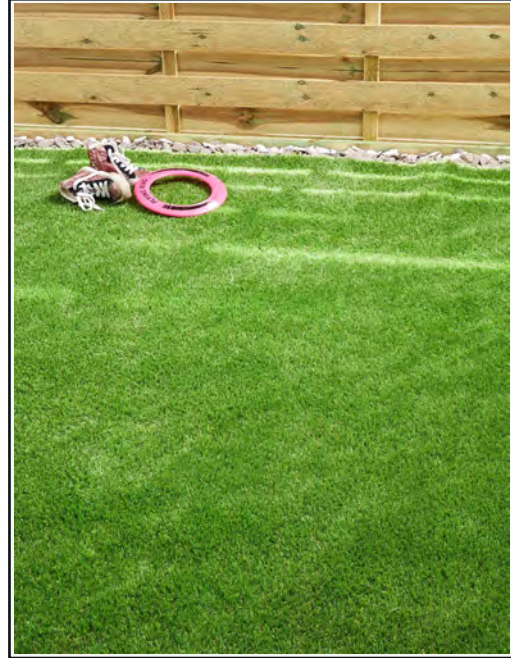

Porto

Product Description

Porto is presented in a beautiful light meadow colour, adding a vibrant and bright feel to your garden especially if your garden doesn't get much light. Boasting an impressive four-star softness and wear rating makes Porto an instant family favourite, as it is durable by design but soft beneath your feet. The 30mm pile is cut to C shape providing great resilience of the yarn which bounces back once stepped on so you aren't left with footprints in your grass. Complete with a low VOC emissions rating, this grass is safe for the whole family to enjoy!

Range Details	Properties	Technical Data	Technical Specification
Construction	PP & PE Fibres	Fire Certification	Efl
Primary Backing	PP & Non Woven Fabric	UV Resistance	3,000 Hours
Secondary Backing	SBR latex	Number of Tufts	21000
Pile Height (mm)	30mm	Machine Gauge	3/8 inch
Total Height (mm)	32mm	Yarn Shape	C Shape
Pile Weight (gr/m ²)	1030	Stitches per 10cm	20/10cm
Total Weight (gr/m ²)	2330	Colour Fastness	3,000H UV Grey Scale 4
Number of Shades		VOC Emissions Rating	Low Emissions